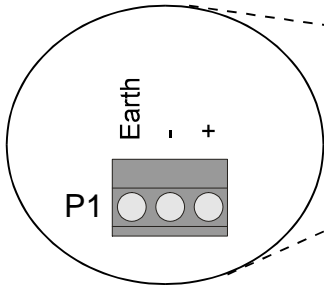

S5-95U
Analog
Input

PLC
Analog
Input

Gain Adjustment

Offset Adjustment