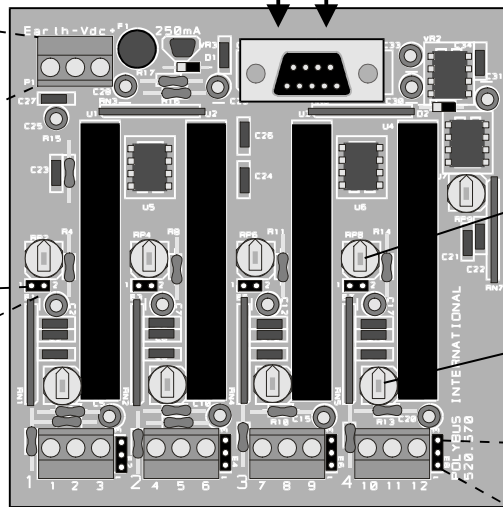

S5-95U
Analog
Input

PLC
Analog
Input

Gain Adjustment

Offset Adjustment