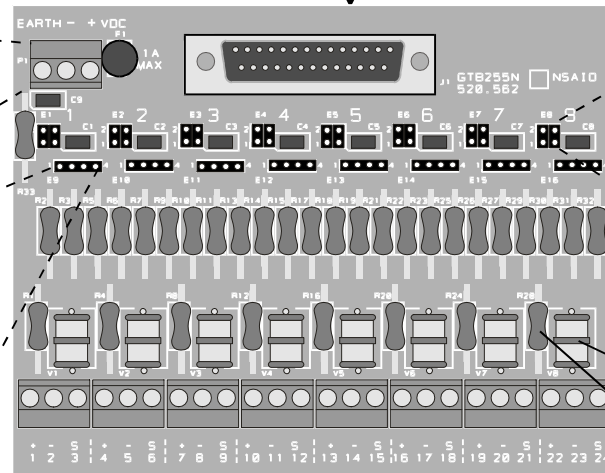

Compatible with the  
6108,6208 and 6204

350V Gas Tube  
Optional

Loop Resistor  
Optional