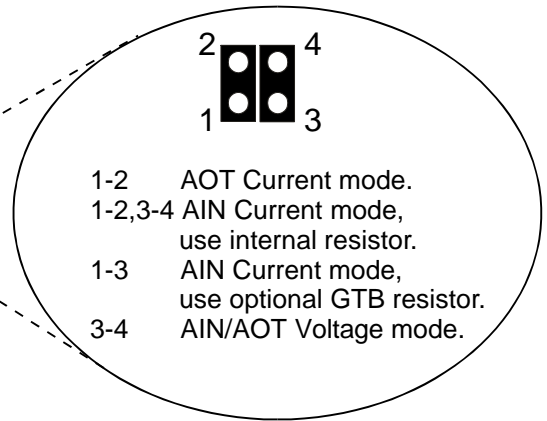

Compatible with the  
6108,6208 and 6204

350V Gas Tube  
Optional

Loop Resistor  
Optional